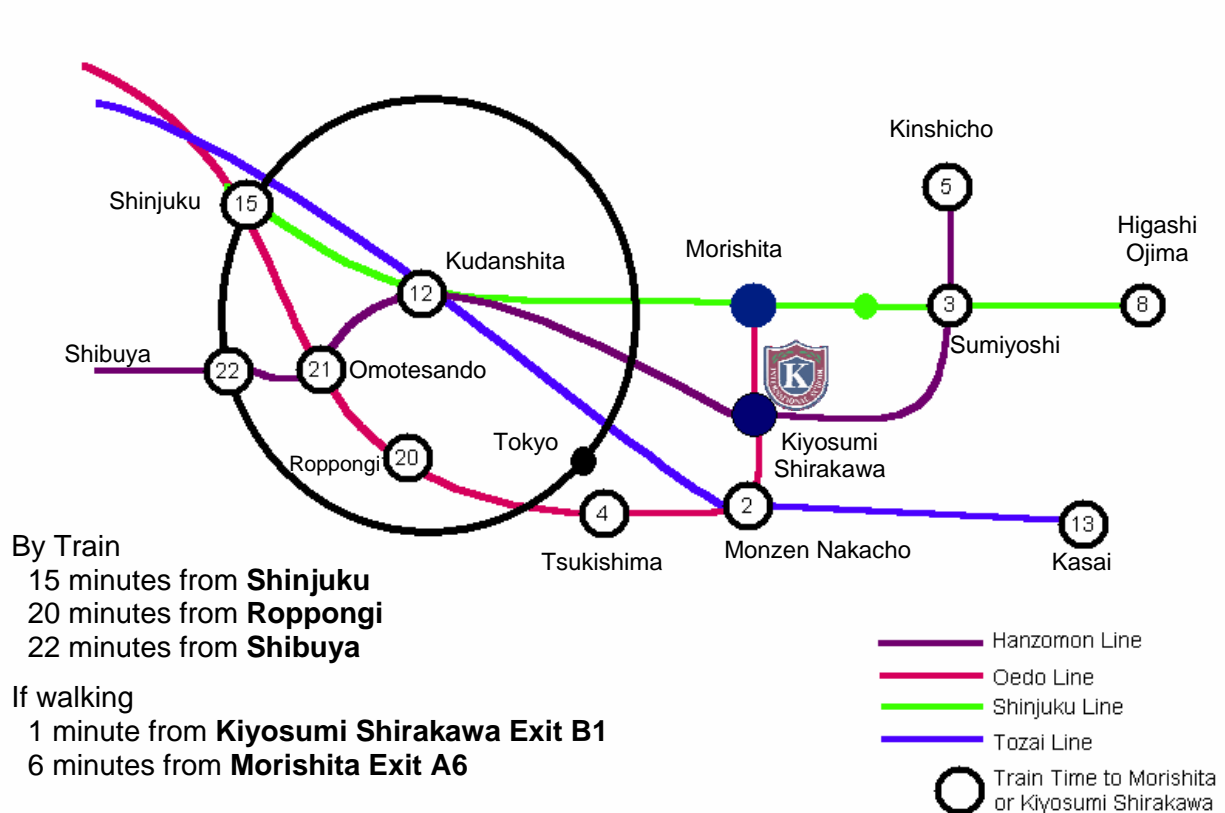

K. International School Tokyo

Easily accessible on the Oedo, Hanzomon lines from Kiyosumi Shirakawa Station and Morishita Station on the Toei Shinjuku line.

Address:

〒135-0021

1-5-15 Shirakawa Koto-Ku Tokyo